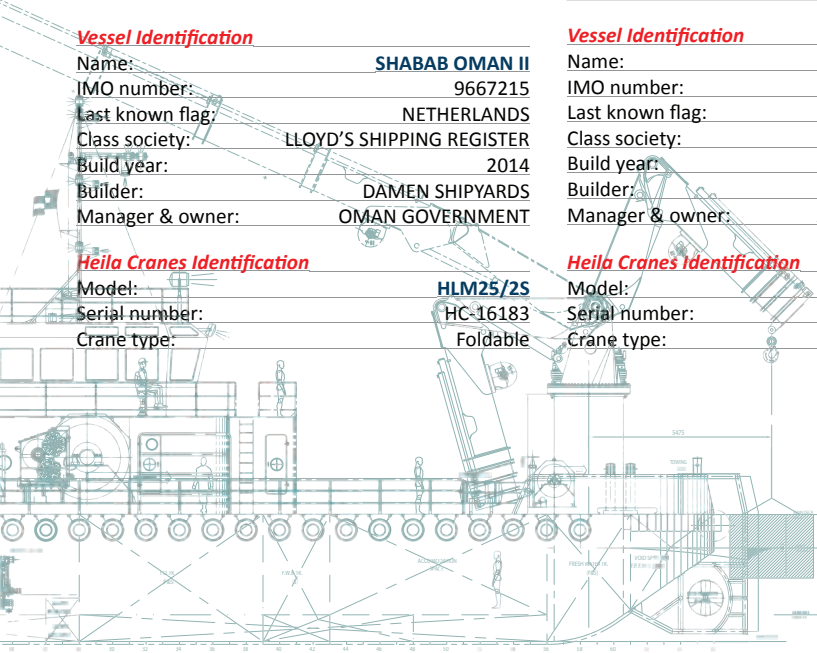

**Heila Cranes Identification**

Model: **HLM25/2S**  
 Serial number: HC-16183  
 Crane type: Foldable

**Vessel Identification**

Name: **OSCAR FOX**  
 IMO number: 9650028  
 Last known flag: MARSHALL ISLANDS  
 Class society: N/A  
 Build year: 2014  
 Builder: DAMEN SHIPYARDS  
 Manager & owner: ALLIANCE VISTA ASSETS

**Heila Cranes Identification**

Model: **HLRM140/5S**  
 Serial number: HC-15822  
 Crane type: Knuckle

**Vessel Identification**

Name: **GARÇON**  
 IMO number: 9587051  
 Last known flag: MARSHALL ISLANDS  
 Class society: LLOYD'S SHIPPING REGISTER  
 Build year: 2012  
 Builder: DAMEN SHIPYARDS  
 Manager & owner: SEMARINE YACHT MANAGEMENT

**Heila Cranes Identification**

Model: **HLRM140/5S**  
 Serial number: HC-15542  
 Crane type: Foldable

**Vessel Identification**

Name: **FELIR**  
 IMO number: N.A.  
 Last known flag: FRANCE  
 Class society: N.A.  
 Build year: 2012  
 Builder: SOCARENAM  
 Manager & owner: SAS ARMENT PORCHER