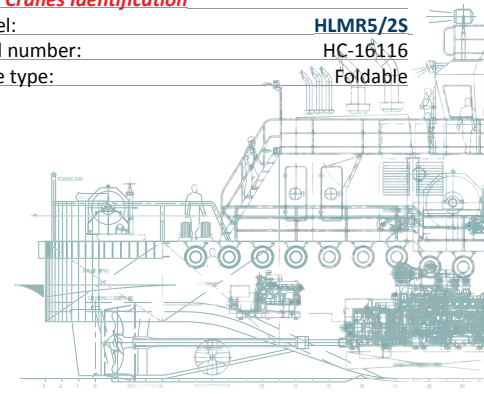

Heila Cranes Identification

Model:	HLMR5/2S
Serial number:	HC-16116
Crane type:	Foldable

Vessel Identification

Name:	MIRACETI
IMO number:	N.A.
Last known flag:	FRANCE
Class society:	N.A.
Build year:	2012
Builder:	SOCARENAM
Manager & owner:	SAS ARMEMENT PORCHER

Heila Cranes Identification

Model:	HM4.5/6.3-F
Serial number:	HC 15911
Crane type:	Stiff