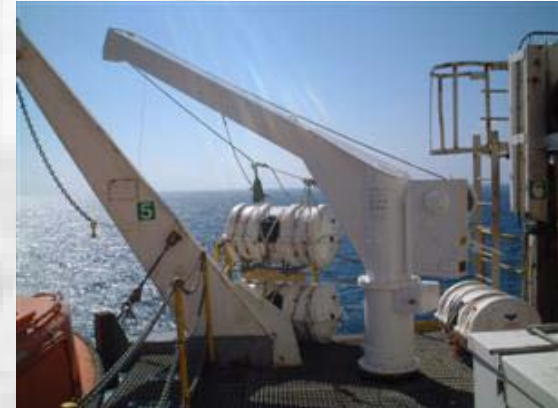

NED-DECK MARINE

Product Range Ned-Deck Marine

■ Life Raft Davits

- -Manual Slewing
- -Spring Pivoting

■ Combined Davits

- -Manual Slewing
- -Hydraulic Slewing