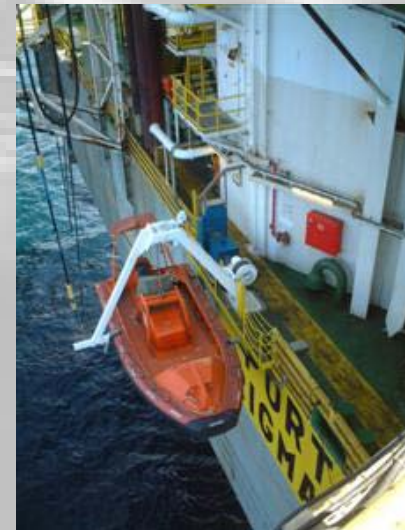

- **Free Fall Life Boat Davits**

- Standard Free Fall systems;

- Foldable Free Fall systems;

SWL range of 45kN up to 95kN

NED-DECK MARINE

Product Range Ned-Deck Marine

■ **Offshore Life Boat Davits**

- Fixed platform gravity lowering;
- Life Boats, type FPG
- (Fast) Rescue Boats, type FPR

Life boat range: 22 up to 130 persons

NED-DECK MARINE

Product Range Ned-Deck Marine

■ **Offshore / Marine Cranes**

- Fixed boom Marine Cranes
- Telescopic boom Marine Cranes
- Knuckle boom Marine Cranes

■ **Combined Marine Crane**